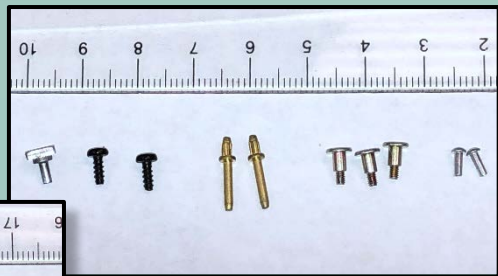

東京鋳兼グループ 製品紹介

TOKYO BYOKANE GROUP
PRODUCTS

PRECISION PRODUCTS

SCREW PRODUCTS

<p>MACHINE SCREW</p>	<p>冷間圧造 + 転造 Cold head forming + Rolling process</p>	
<p>SELF TAPPING SCREW</p>	<p>冷間圧造 + 転造 + 熱処理 Cold head forming + rolling process + Heat treatment</p>	
<p>SCREW WITH ADHESIVE</p>	<p>ネジ + 接着材塗布 Screw + Adhesive</p>	
<p>BOLT</p>	<p>冷間鍛造 + 転造 + 表面処理 Cold head forming + Rolling process + Surface treatment</p>	

NUT PRODUCTS

<p>NUT</p>	<p>冷間圧造+タップ Cold head forming + Tap</p>	
<p>INSERT NUT</p>	<p>冷間圧造+転造工程 +タップ Cold head forming + Rolling + Tap</p>	
<p>CLINCHING NUT</p>	<p>冷間圧造+転造工程 +タップ Cold head forming + Rolling + Tap</p>	
<p>WELD NUT</p>	<p>冷間圧造+タップ Cold head forming + Tap</p>	

COLD FORMING AND CUTTING PRODUCTS

<p>PIN 1</p>	<p>冷間鍛造 + 切削仕上げ Cold head forming + Cutting method</p>	
<p>PIN 2</p>	<p>冷間鍛造 + 切削仕上げ Cold head forming + Cutting method</p>	
<p>PIN 3</p>	<p>冷間鍛造 + 切削仕上げ Cold head forming + Cutting method</p>	

PIN WITH THREAD

冷間鍛造+ 軋造工程
Cold head forming + Rolling
process

PIN WITH THREAD 2

冷間鍛造+切削
+軋造工程
Cold head forming + Cutting
method+Rolling process

PIN WITH THREAD 3

冷間鍛造+切削
+軋造工程
Cold head forming + Cutting
method+Rolling process