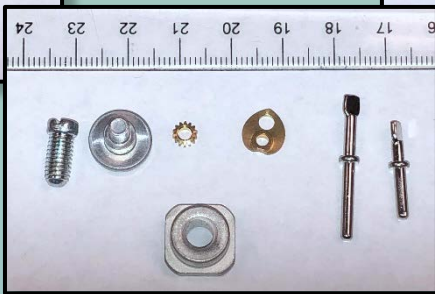

東京鋳兼グループ 製品紹介

TOKYO BYOKANE GROUP
PRODUCTS

PRECISION PRODUCTS

SCREW PRODUCTS

<p>MACHINE SCREW</p>	<p>冷間圧造 + 転造 Cold head forming + Rolling process</p>	
<p>SELF TAPPING SCREW</p>	<p>冷間圧造 + 転造 + 熱処理 Cold head forming + rolling process + Heat treatment</p>	
<p>SCREW WITH ADHESIVE</p>	<p>ネジ + 接着材塗布 Screw + Adhesive</p>	
<p>BOLT</p>	<p>冷間鍛造 + 転造 + 表面処理 Cold head forming + Rolling process + Surface treatment</p>	

NUT PRODUCTS

<p>NUT</p>	<p>冷間圧造+タップ Cold head forming + Tap</p>	
<p>INSERT NUT</p>	<p>冷間圧造+転造工程 +タップ Cold head forming + Rolling + Tap</p>	
<p>CLINCHING NUT</p>	<p>冷間圧造+転造工程 +タップ Cold head forming + Rolling + Tap</p>	
<p>WELD NUT</p>	<p>冷間圧造+タップ Cold head forming + Tap</p>	

COLD FORMING AND CUTTING PRODUCTS

<p>PIN 1</p>	<p>冷間鍛造 + 切削仕上げ Cold head forming + Cutting method</p>	
<p>PIN 2</p>	<p>冷間鍛造 + 切削仕上げ Cold head forming + Cutting method</p>	
<p>PIN 3</p>	<p>冷間鍛造 + 切削仕上げ Cold head forming + Cutting method</p>	

PIN WITH THREAD

冷間鍛造+ 軋造工程
Cold head forming + Rolling
process

PIN WITH THREAD 2

冷間鍛造+切削
+軋造工程
Cold head forming + Cutting
method+Rolling process

PIN WITH THREAD 3

冷間鍛造+切削
+軋造工程
Cold head forming + Cutting
method+Rolling process